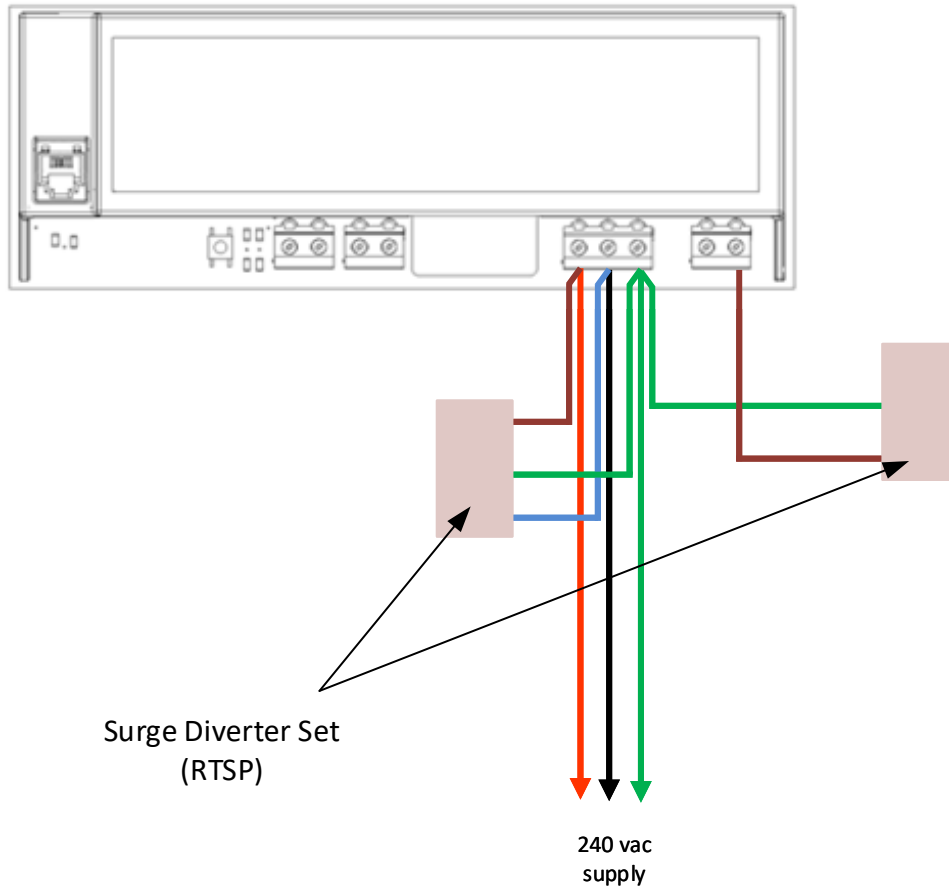

# RTTUWF Standard Master Board

Rapid Test Systems

A4P

Electrical connections for the RTSP Surge Diverter

Project RTTUWF Standard Wi-Fi Master

Drawn By KW

Scale

Date 16-04-2020